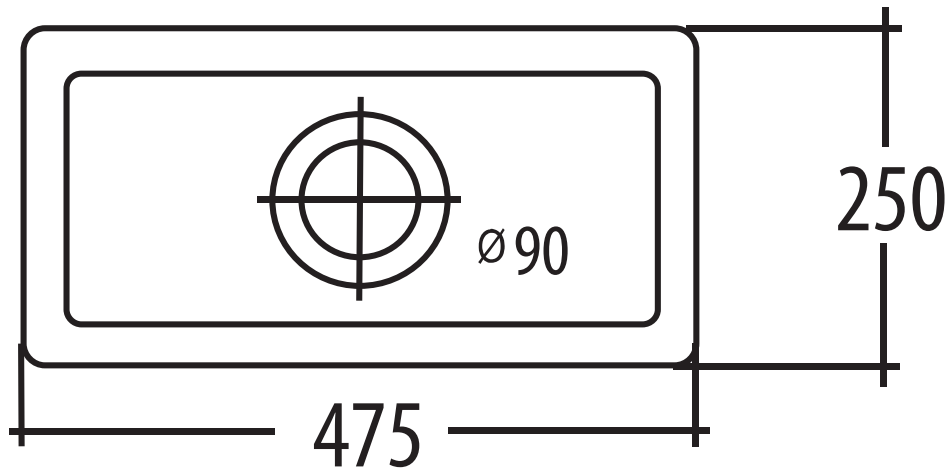

# Sink Undermount

Ceramic Side Bowl

## Dimensions (MM)

\* DUE TO THE MANUFACTURING PROCESS SINKS MAY HAVE SLIGHT VARIANCES IN SIZE. THESE DIMENSIONS SHOULD BE USED AS A GUIDE ONLY. WE STRONGLY RECOMMEND THE SINK BE ON SITE WHEN CABINETS OR BENCH TOPS ARE BEING PREPARED FOR THE SINK.