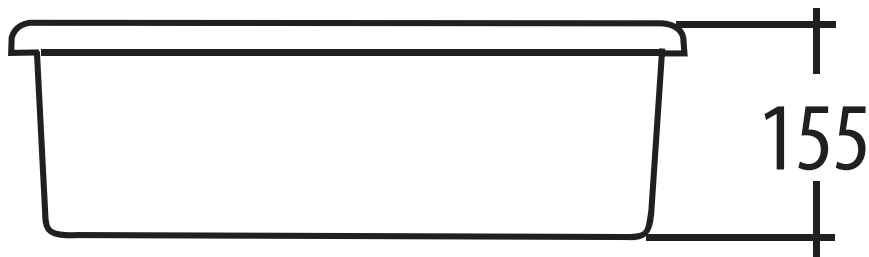

# Sink Undermount

Ceramic Side Bowl

## Dimensions (MM)

\* DUE TO THE MANUFACTURING PROCESS SINKS MAY HAVE SLIGHT VARIANCES IN SIZE. THESE DIMENSIONS SHOULD BE USED AS A GUIDE ONLY. WE STRONGLY RECOMMEND THE SINK BE ON SITE WHEN CABINETS OR BENCH TOPS ARE BEING PREPARED FOR THE SINK.