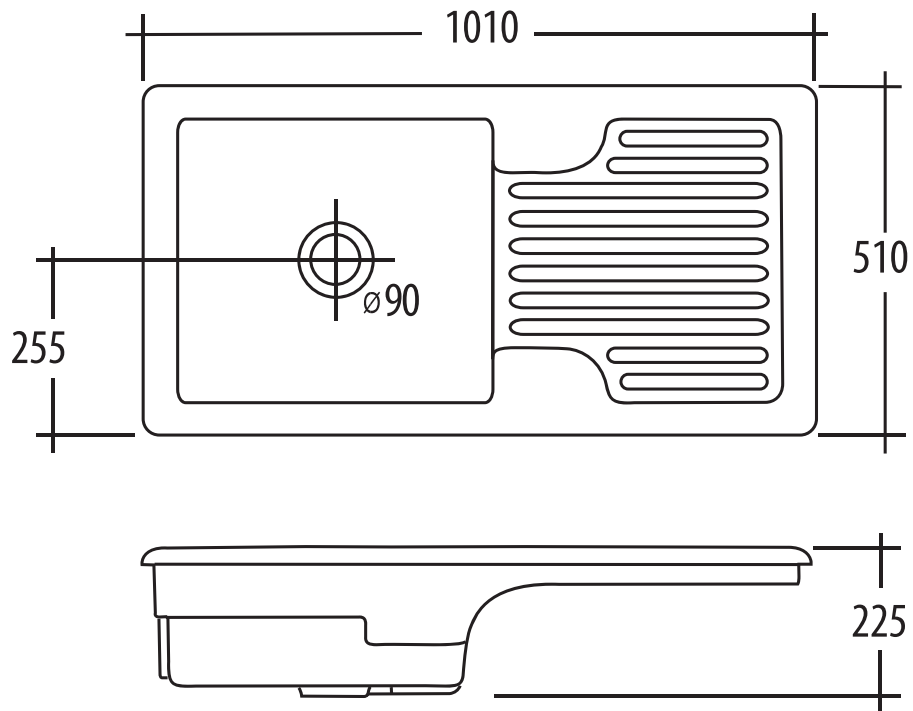

Single Kitchen Sink

Fireclay

Dimensions (MM)

* DUE TO THE MANUFACTURING PROCESS SINKS MAY HAVE SLIGHT VARIANCES IN SIZE. THESE DIMENSIONS SHOULD BE USED AS A GUIDE ONLY. WE STRONGLY RECOMMEND THE SINK BE ON SITE WHEN CABINETS OR BENCH TOPS ARE BEING PREPARED FOR THE SINK.