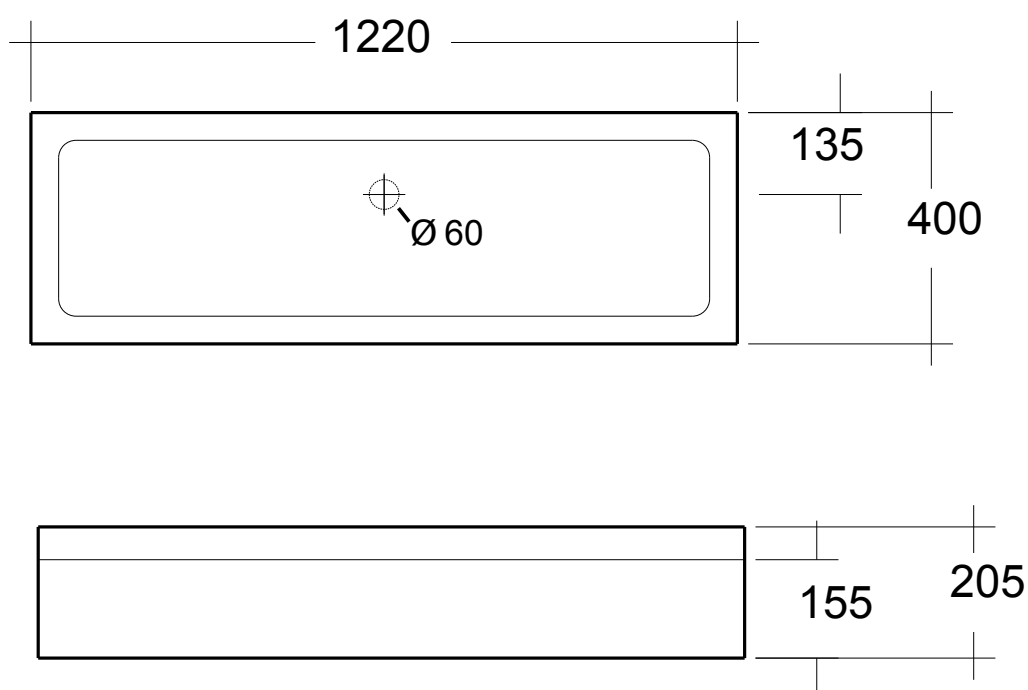

Laundry Tub

Ceramic Trough

Dimensions (MM)

* DUE TO THE MANUFACTURING PROCESS SINKS MAY HAVE SLIGHT VARIANCES IN SIZE. THESE DIMENSIONS SHOULD BE USED AS A GUIDE ONLY. WE STRONGLY RECOMMEND THE SINK BE ON SITE WHEN CABINETS OR BENCH TOPS ARE BEING PREPARED FOR THE SINK.

Volume Litres: 55