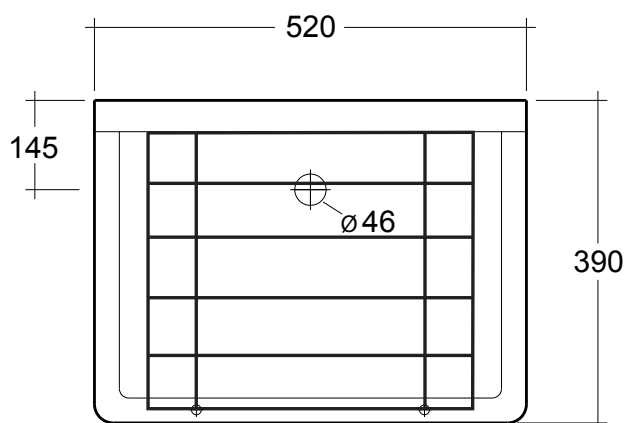

## Dimensions (MM)

\* DUE TO THE MANUFACTURING PROCESS SINKS MAY HAVE SLIGHT VARIANCES IN SIZE. THESE DIMENSIONS SHOULD BE USED AS A GUIDE ONLY. WE STRONGLY RECOMMEND THE SINK BE ON SITE WHEN CABINETS OR BENCH TOPS ARE BEING PREPARED FOR THE SINK.

Volume Litres: 28