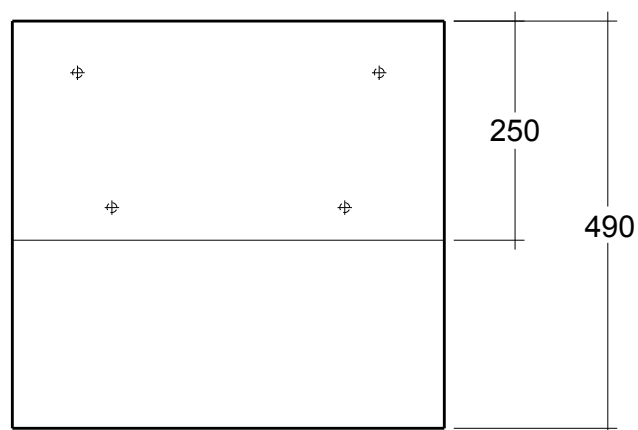

## Dimensions (MM)

\* DUE TO THE MANUFACTURING PROCESS SINKS MAY HAVE SLIGHT VARIANCES IN SIZE. THESE DIMENSIONS SHOULD BE USED AS A GUIDE ONLY. WE STRONGLY RECOMMEND THE SINK BE ON SITE WHEN CABINETS OR BENCH TOPS ARE BEING PREPARED FOR THE SINK.

Volume Litres: 28