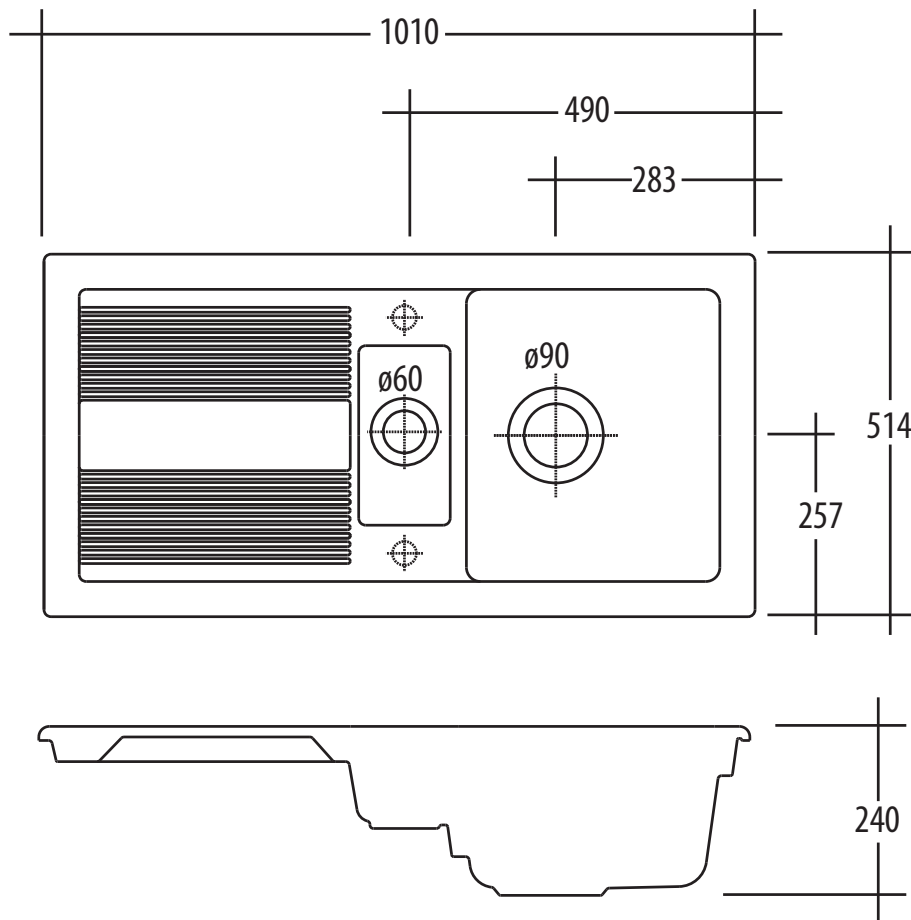

## Dimensions (MM)

\* DUE TO THE MANUFACTURING PROCESS SINKS MAY HAVE SLIGHT VARIANCES IN SIZE. THESE DIMENSIONS SHOULD BE USED AS A GUIDE ONLY. WE STRONGLY RECOMMEND THE SINK BE ON SITE WHEN CABINETS OR BENCH TOPS ARE BEING PREPARED FOR THE SINK.

Volume Litres: 28