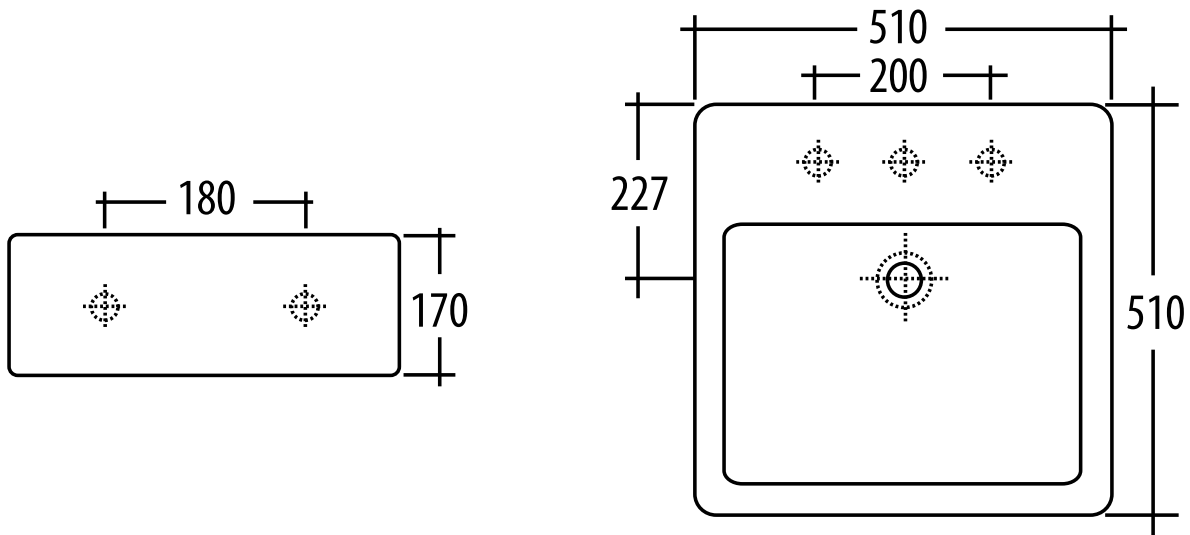

Ceramic Sink

Counter Mounted

Dimensions (MM)

* DUE TO THE MANUFACTURING PROCESS SINKS MAY HAVE SLIGHT VARIANCES IN SIZE. THESE DIMENSIONS SHOULD BE USED AS A GUIDE ONLY. WE STRONGLY RECOMMEND THE SINK BE ON SITE WHEN CABINETS OR BENCH TOPS ARE BEING PREPARED FOR THE SINK.

Volume Litres: 8.5